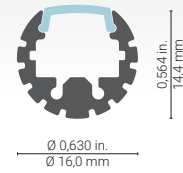

4500 Profile

4022 (LM22482-3)

4000 Series

Dimensional drawing

The time has come to unveil one of our secrets. Here is our magic wand! The 4500 is the most versatile display solution. **With its ultra-compact size** and its **exceptional range of angles**, accepting most LED strips⁽¹⁾, you will find a thousand ways to install it with its wide variety of accessories.

(1) Accepts LED strips ranging up to 10mm wide.

Features

- Ultra-compact size with a diameter of only 16mm.
- Easy-to-install brackets to adjust the projection angle as desired.
- Designed to give a uniform light without hot spots* with an opal lens and a strip of 120 LEDs per meter or more.
- Custom length by sections of 2 to 240 inches (6m).
- Designed to meet North-American woodworking standards.
- Made of ALCOA 6063 T-5 aluminum alloy increasing heat dissipation.
- Its use increases the lifetime of your LED strip.
- Compatible with several installation accessories (over 40 options).

Options

LED strip compatibility

Compatible with LED strips up to **10mm** wide.

- B3528-xxV-60 - 8mm - 4.8W (95 lm/ft)
- B3528-xxV-120 - 8mm - 9.6W (220 lm/ft)
- B3528-xxV - 120H - 5mm - 9.6W (220 lm/ft)
- B3528-24V - 180H - 5mm - 14.4W (288 lm/ft)
- B5050-xxV-60 - 10mm - 14.4W (407 lm/ft)
- B5050-xxV-72 - 10mm - 17.8W (488 lm/ft)